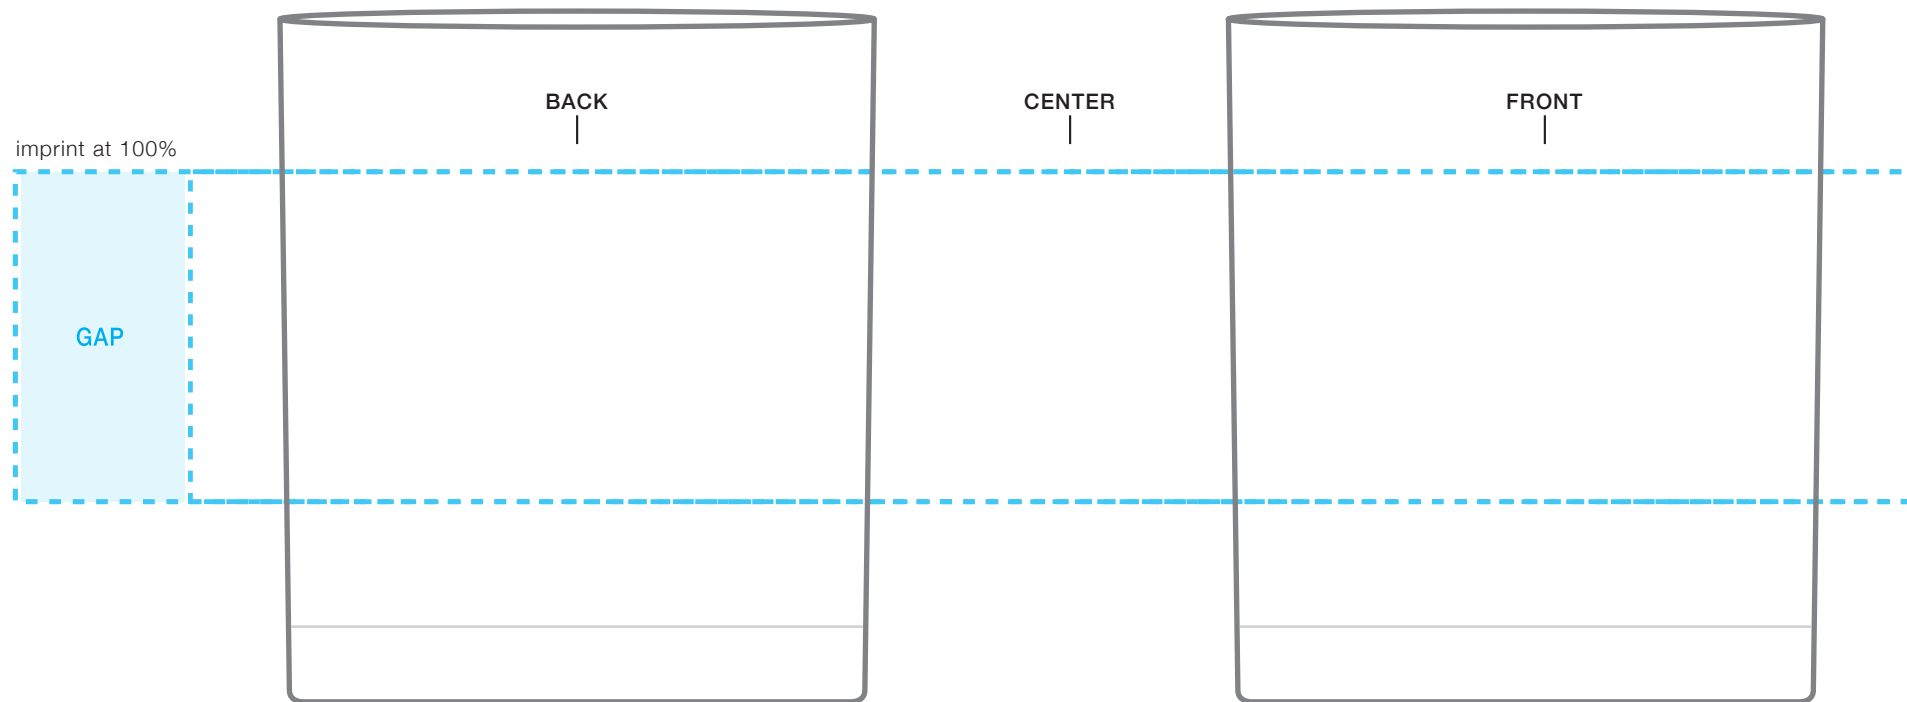

ROCKS GLASS 11 OZ

Glass imprint area (H x W x Wrap): 1.75" x 3.25" x 9"

Bottom diameter imprint area: 1.50"

VIEW OF BOTTOM  
LOOKING THROUGH GLASS

1.5" diameter max