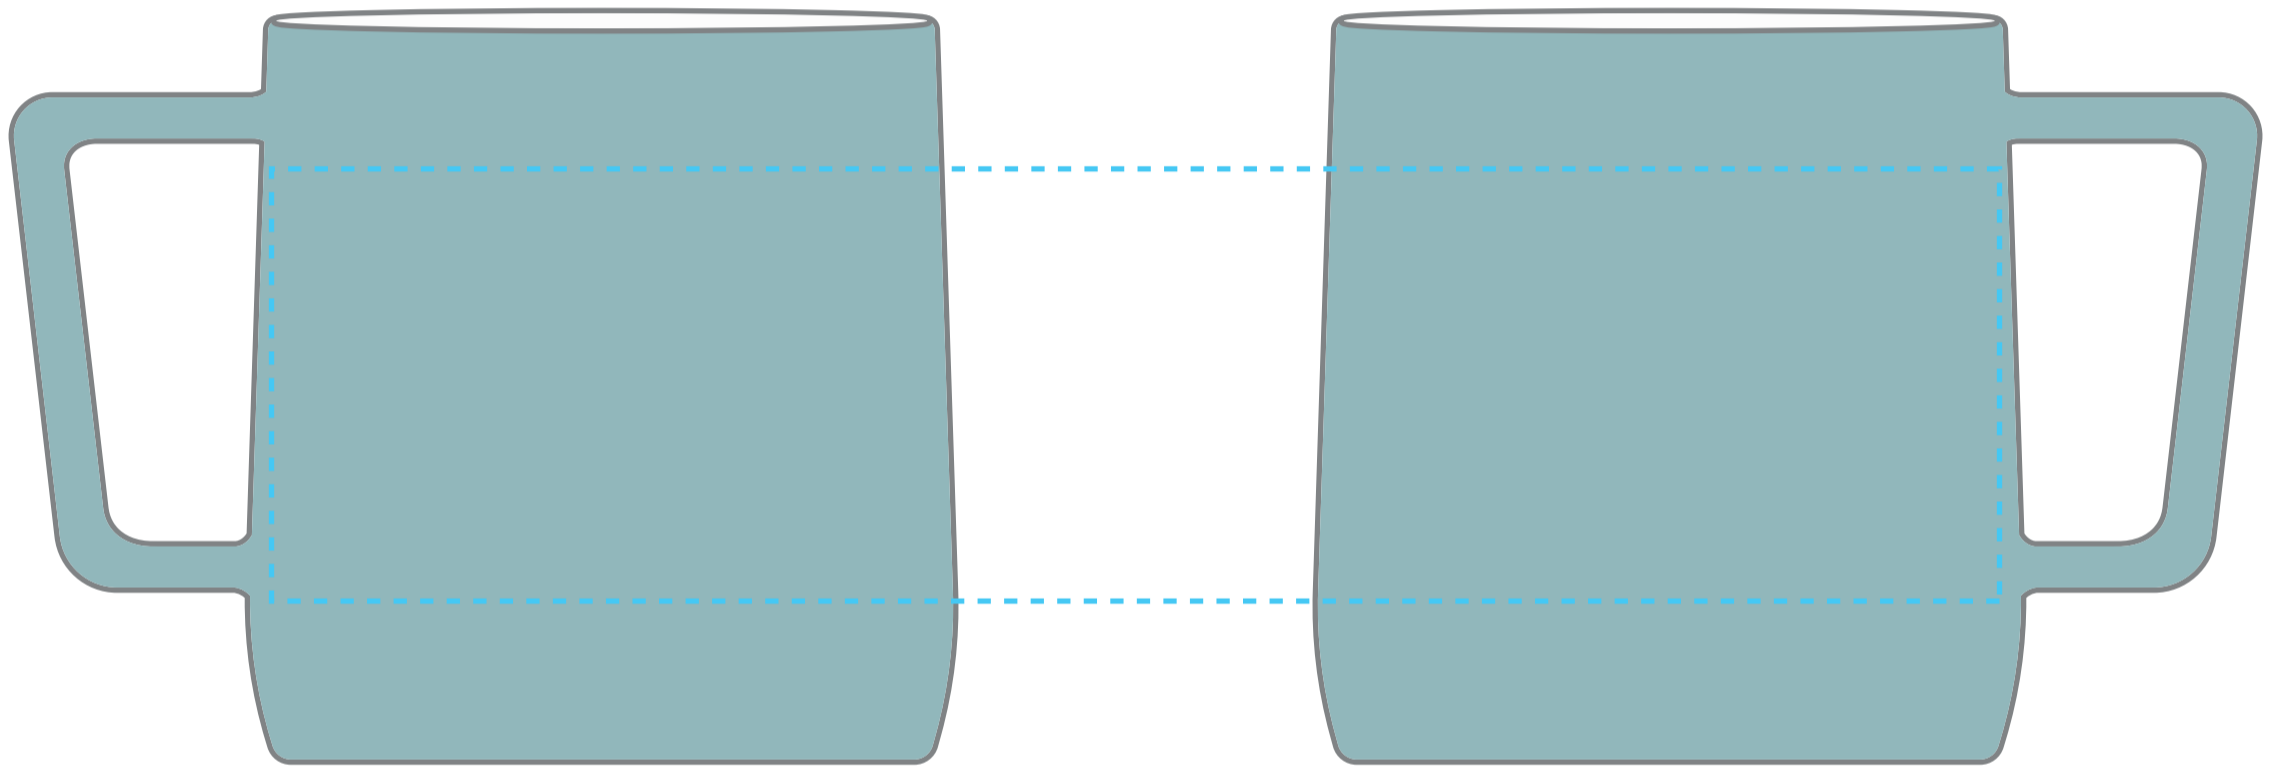

OSLO 12 OZ

imprint area (H x W x Wrap): 2.25" x 3" x 9"

base imprint area (Diamete): 2"

bottom
|

bottom
|