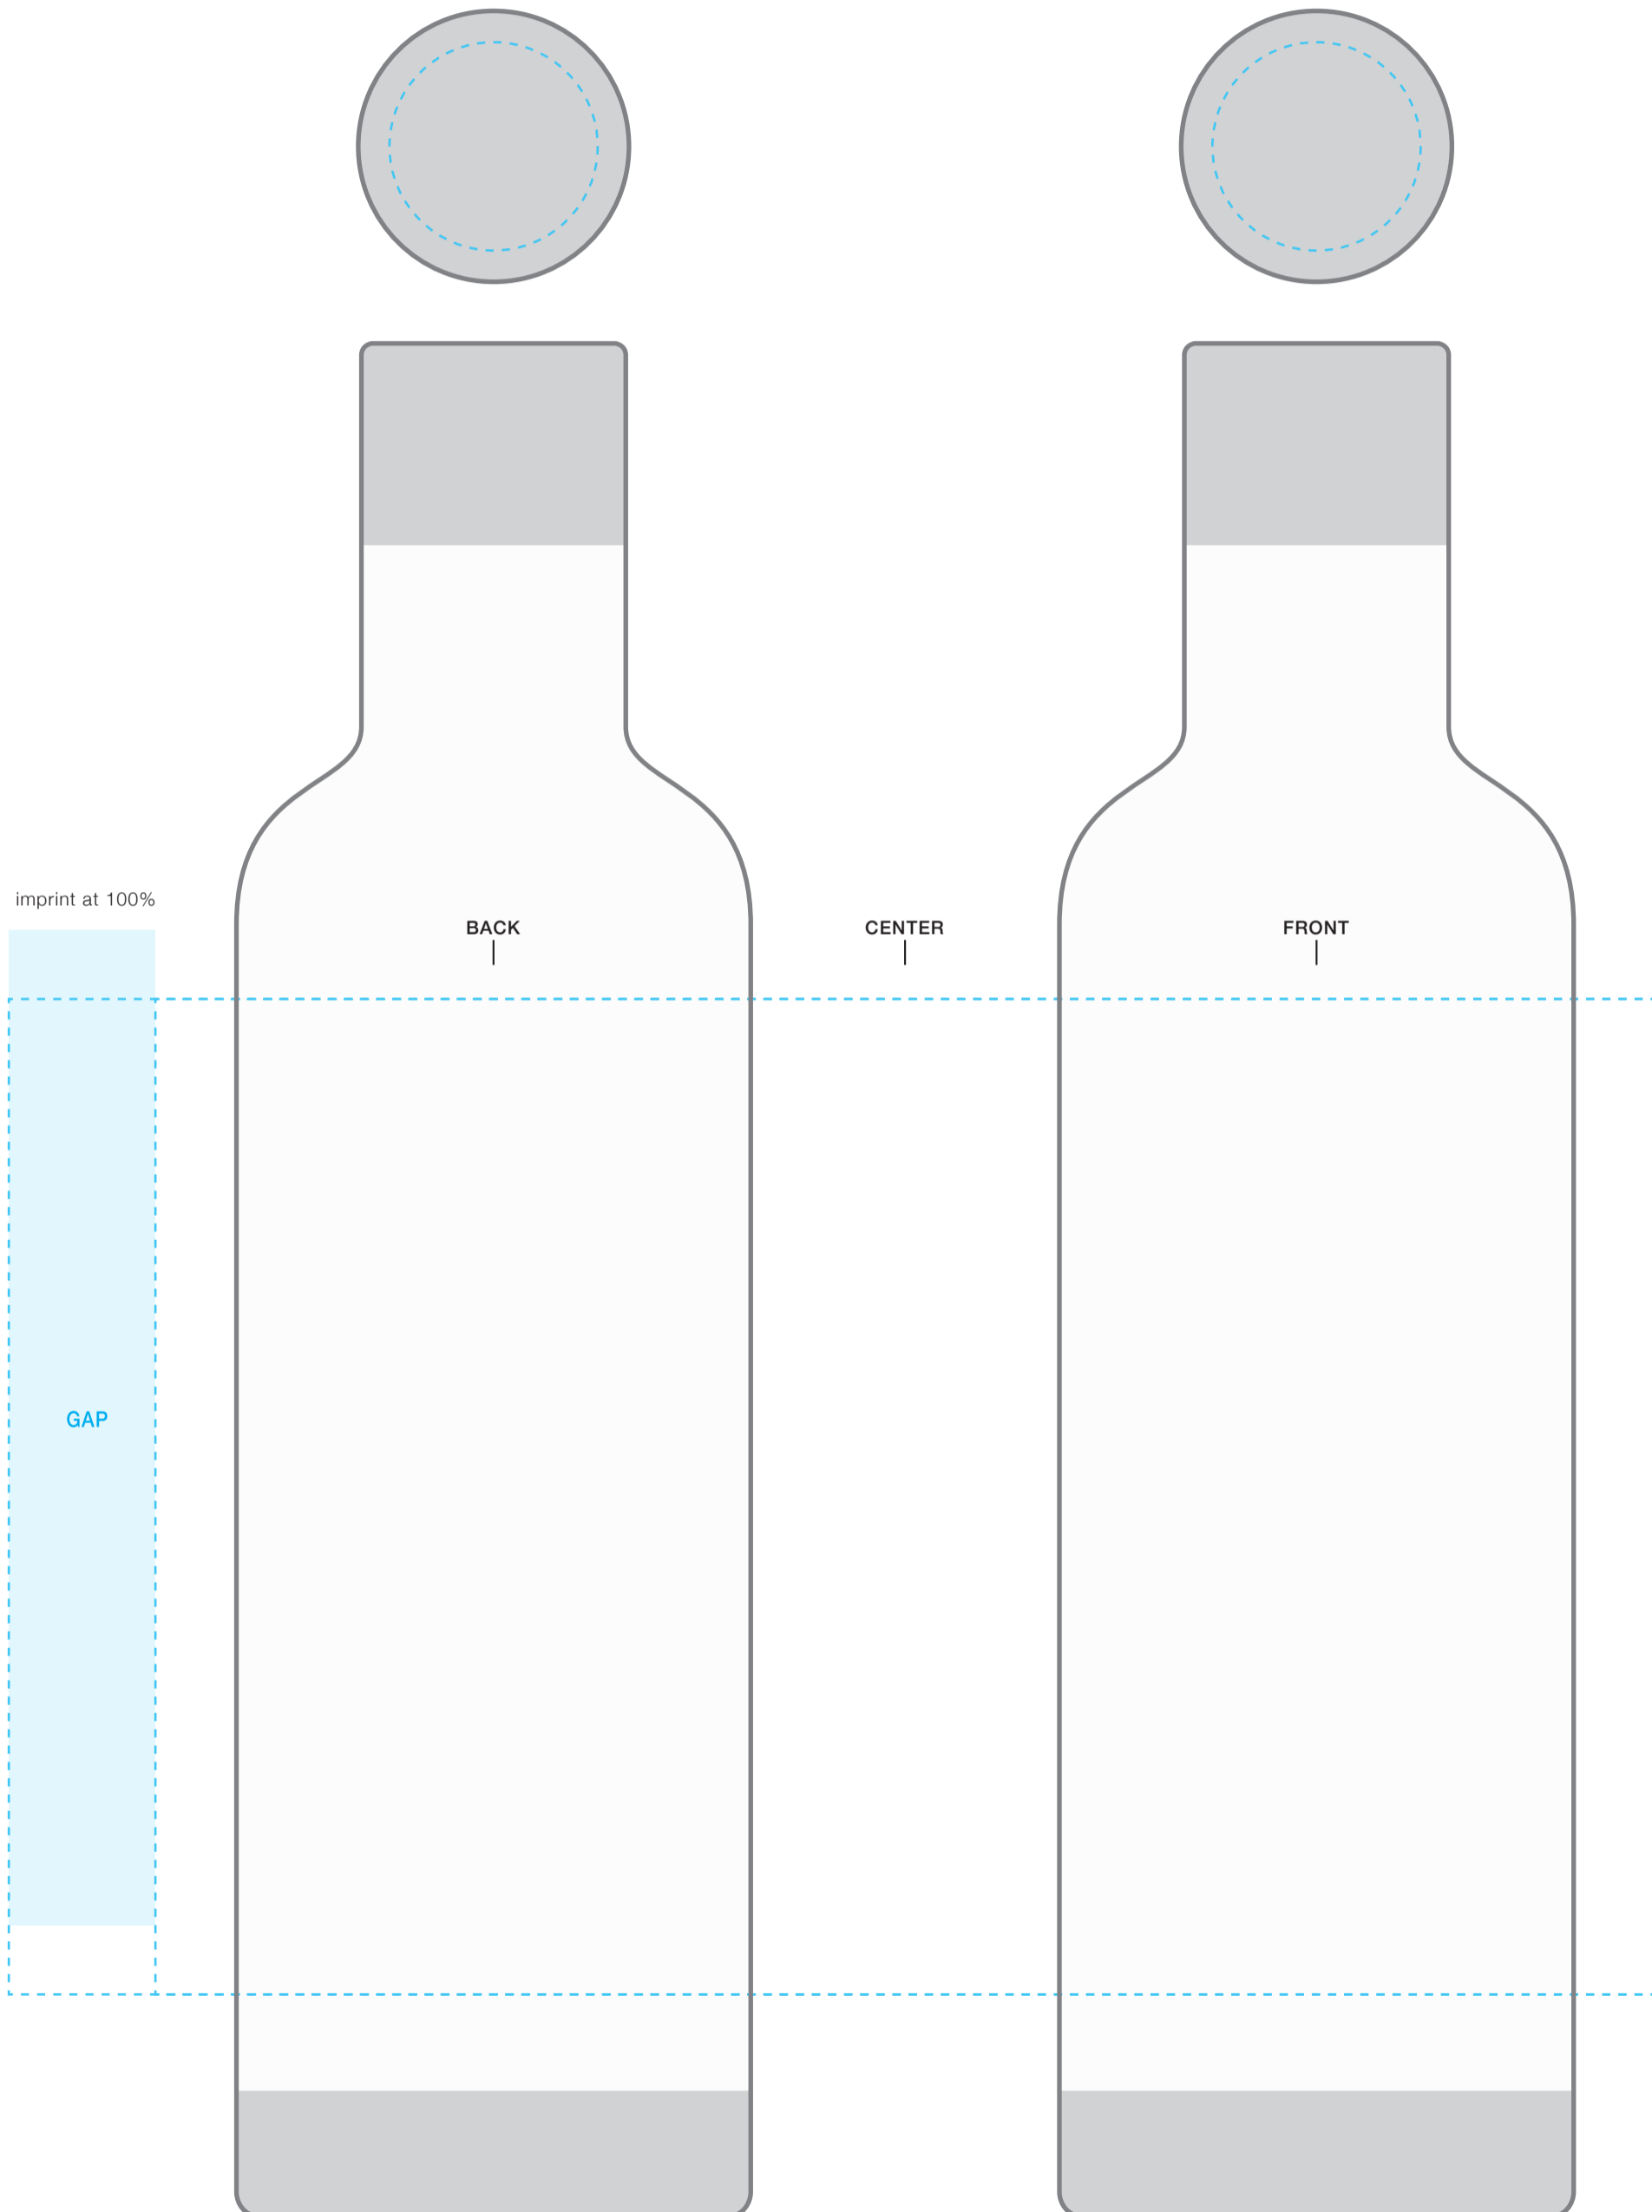

NOIR 25 OZ

imprint area (H x W x Wrap): 6" x 3" x 9"
lid imprint (H x W): 1-1/4" x 1-1/4"

****IMPRINT WILL TAKE ON TEXTURE OF ITEM POWDER COAT SURFACE****