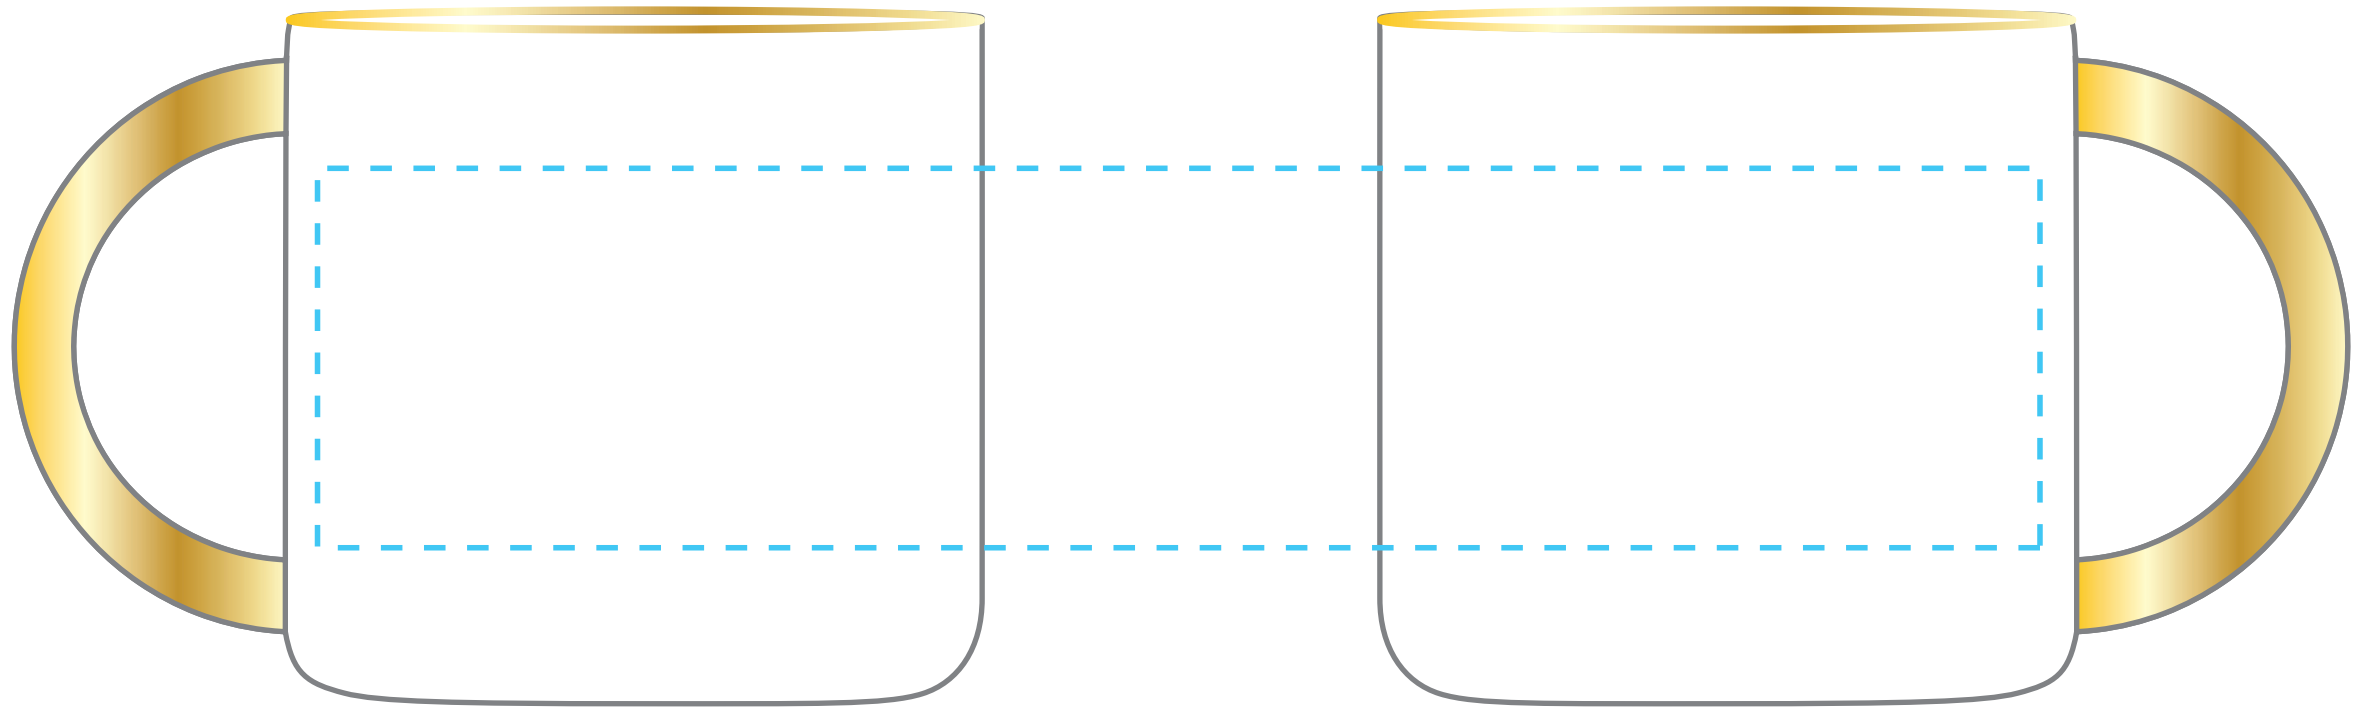

MINOLO - METALLIC 14 OZ

Imprint area (H x W x Wrap): 2" x 3" x 9"

Bottom imprint area (Diamete): 1.5" - *1 color only

bottom
|

bottom
|