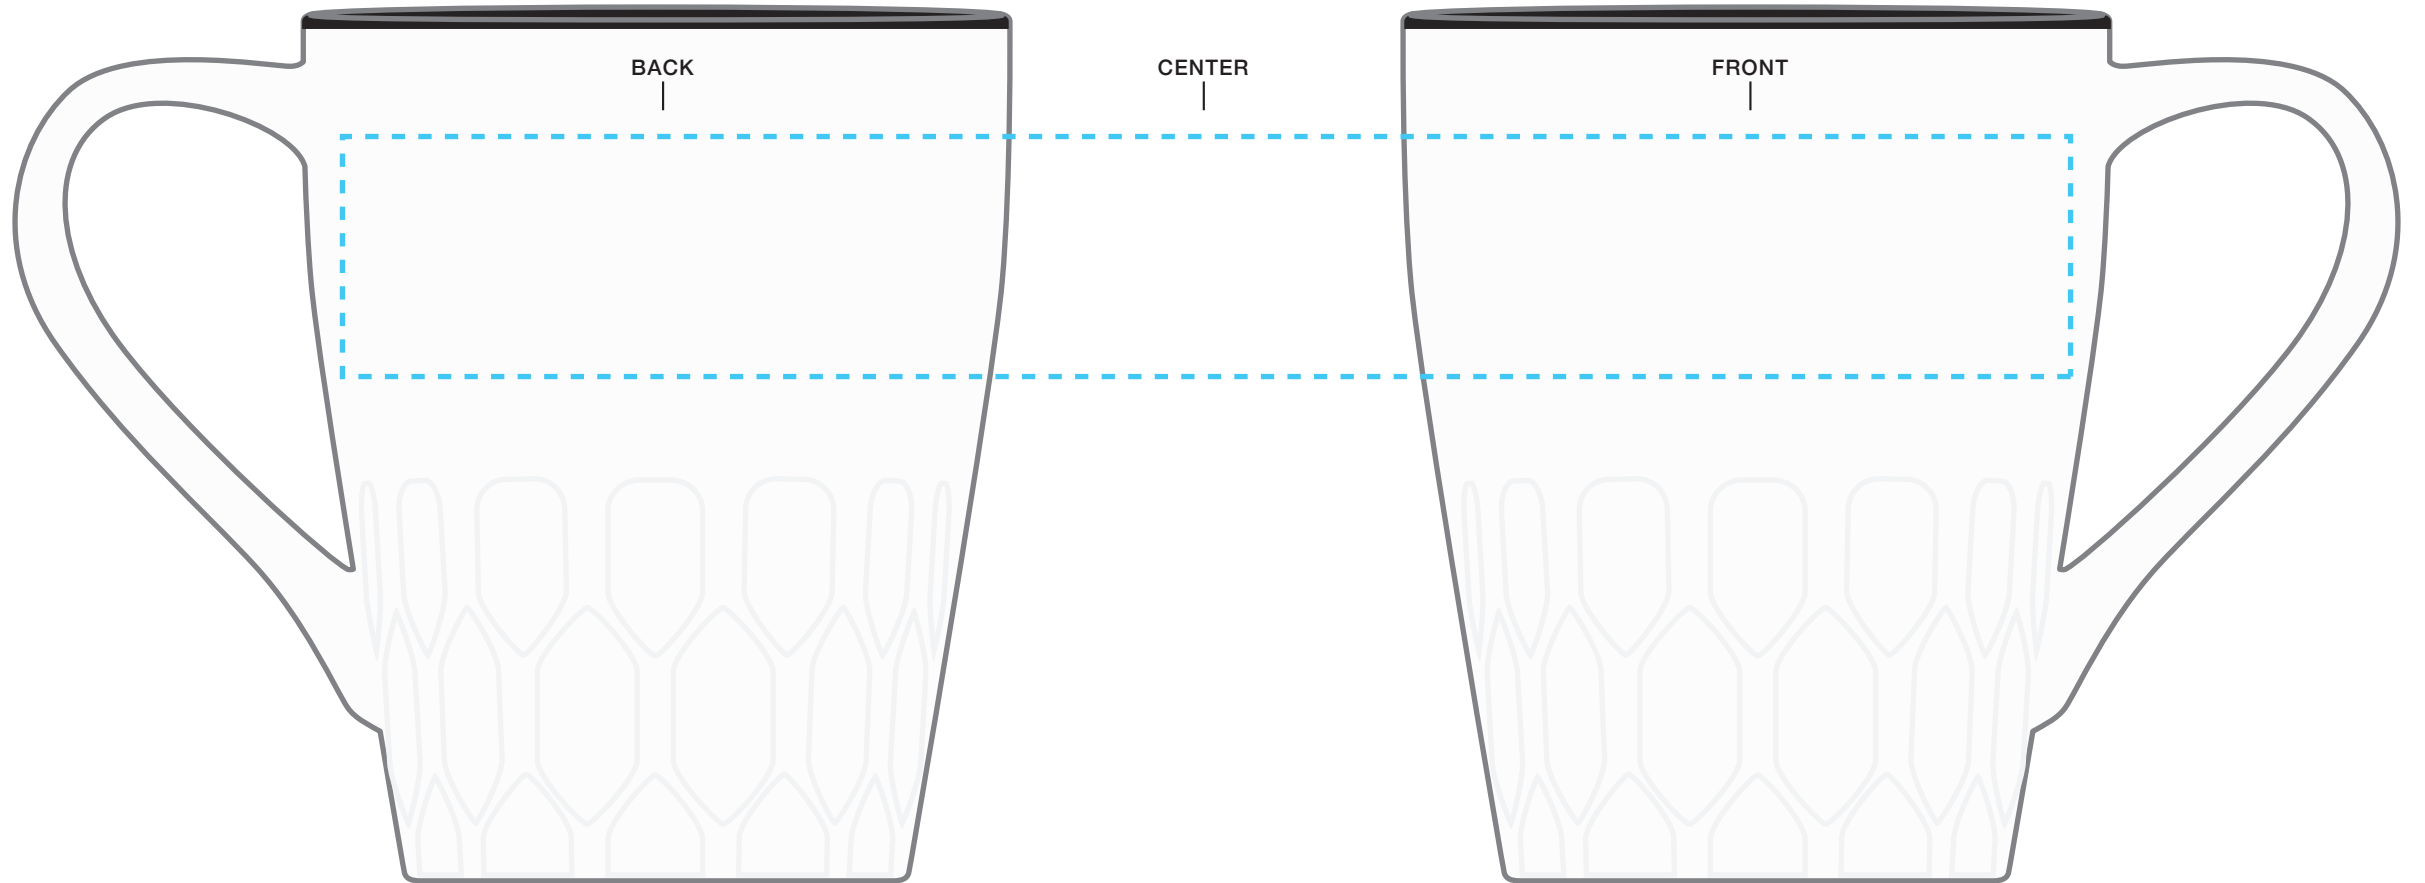

CORA 13OZ

Imprint area (H x W x Wrap):
1-1/4 x 3 x 9"

imprint at 100%