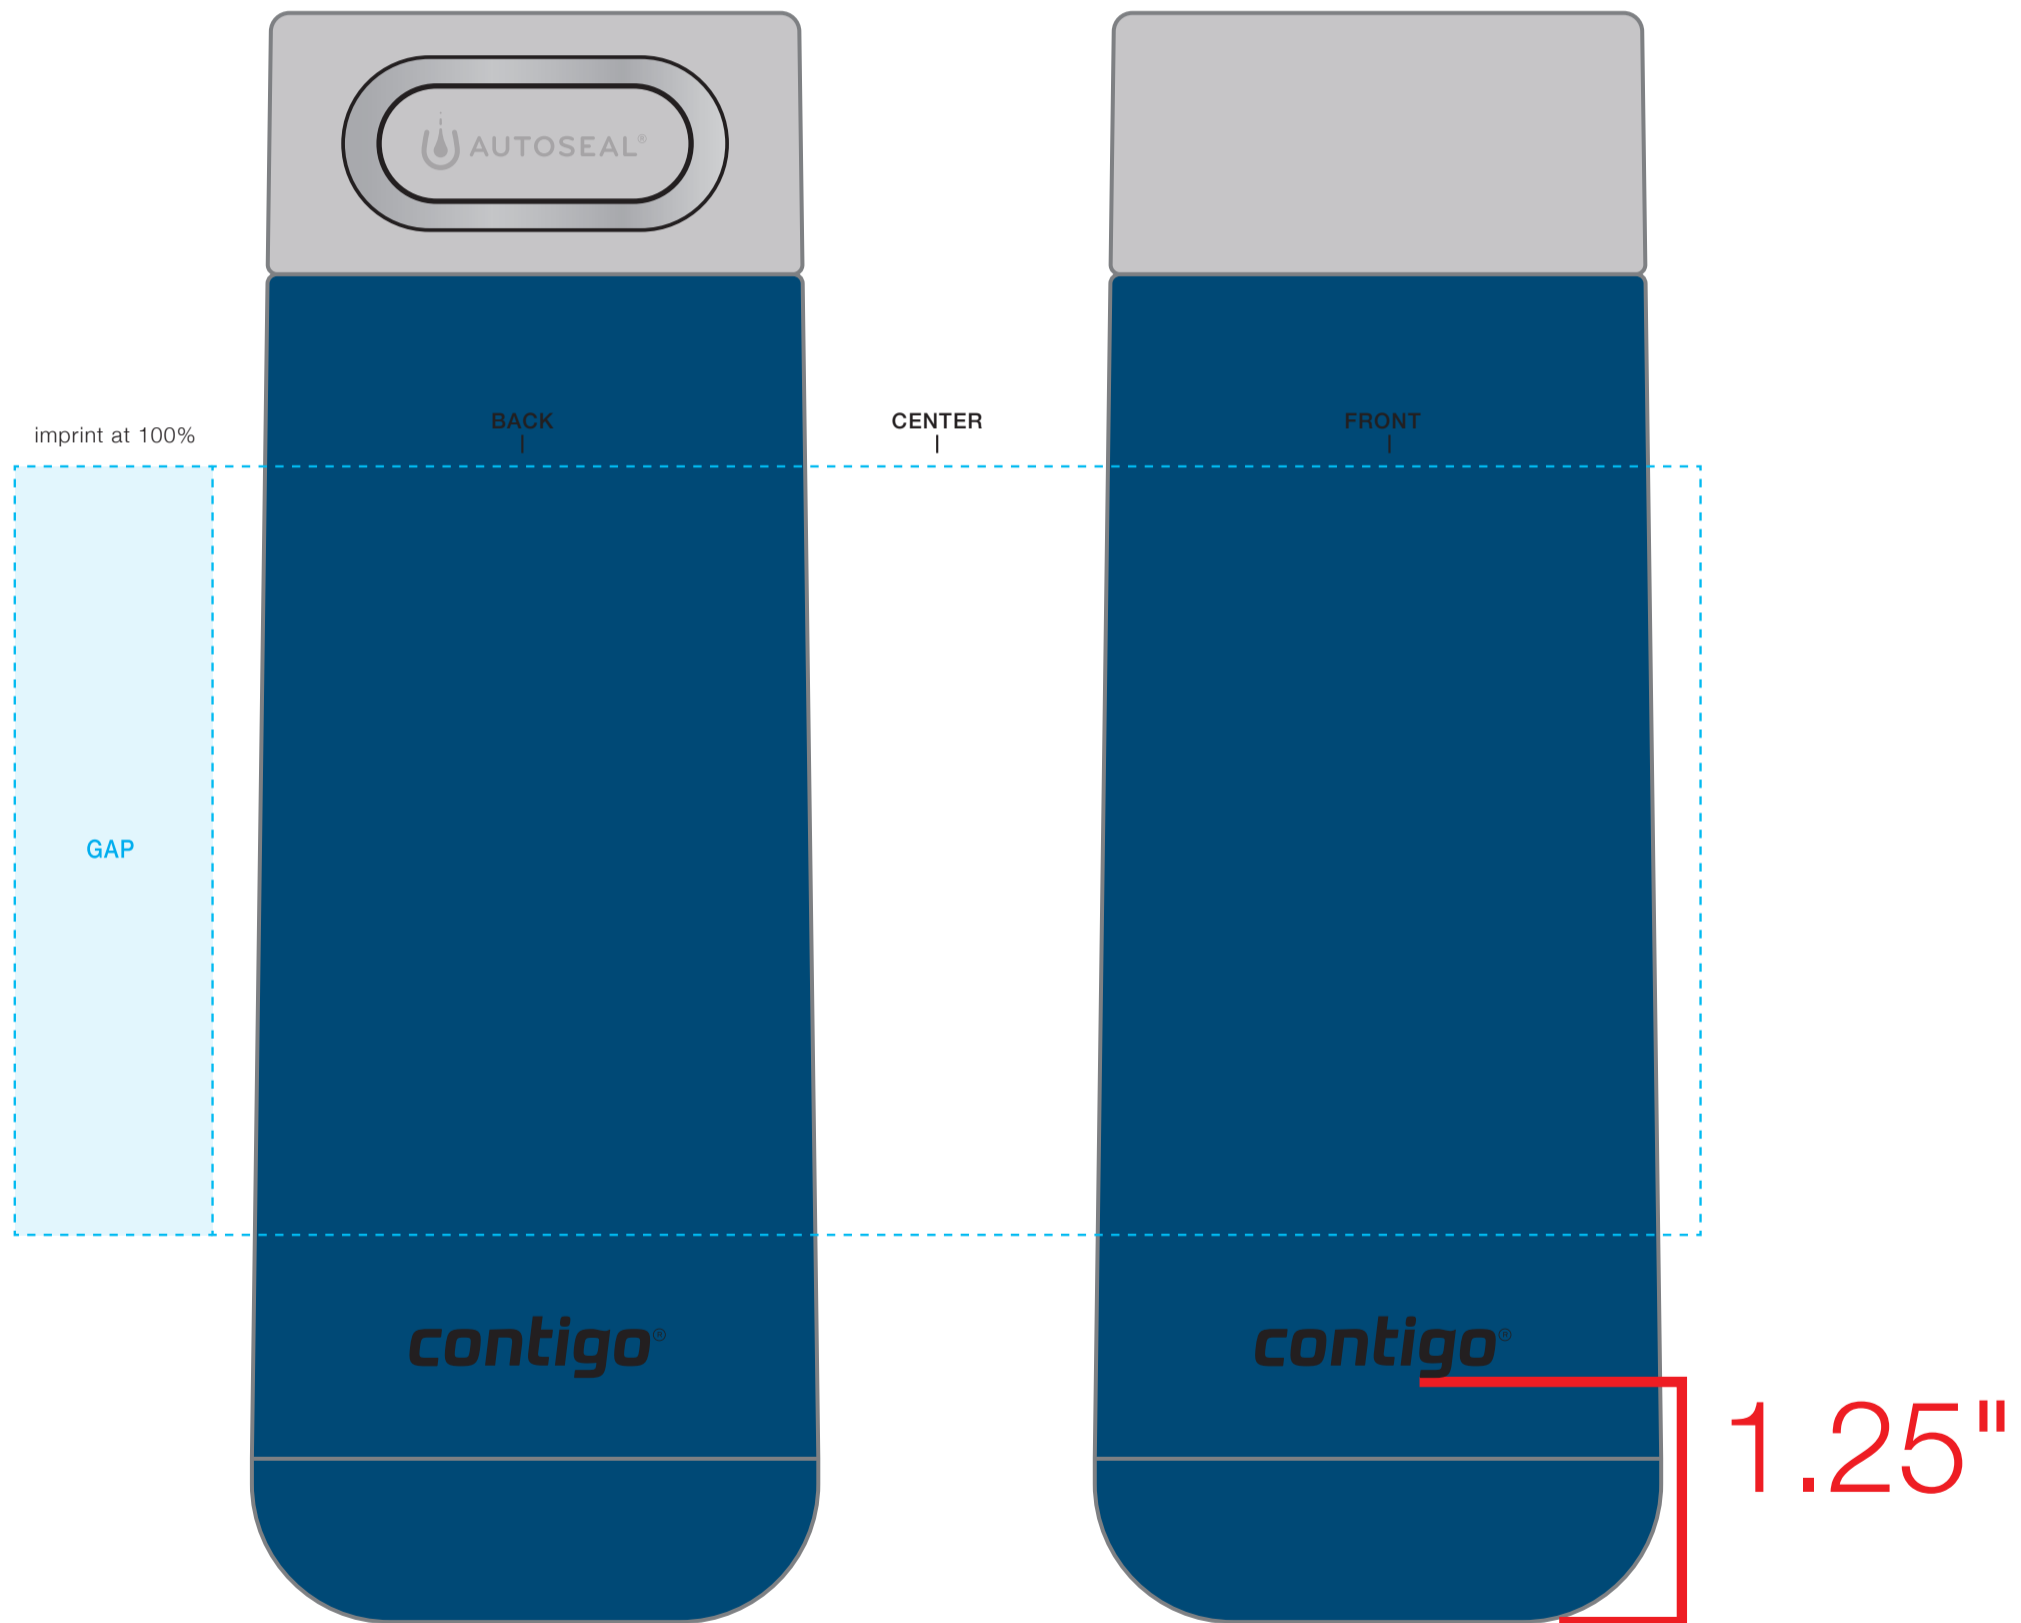

CONTIGO LUXE 16 OZ

imprint area (H x W x Wrap): 4" x 2-1/2" x 7-3/4"

CONTIGO LOGOS PRINT 1.25" FROM BOTTOM
CONTIGO LOGOS WILL BE PRINTED A COLOR FROM WITHIN ARTWORK